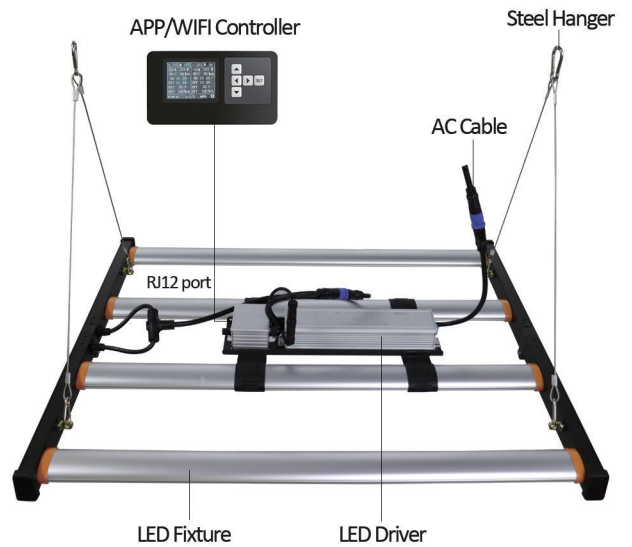

Package Dimension:630*420*140mm

WARNING-POSSIBLE RISK OF INJURY TO EYES AND SKIN

Hazardous optical UV, HEV, and IR radiation may be emitted from the light source. Always wear personal protective equipment ensuring complete shielding of skin and eyes. Avoid prolonged exposure and looking directly at light source.