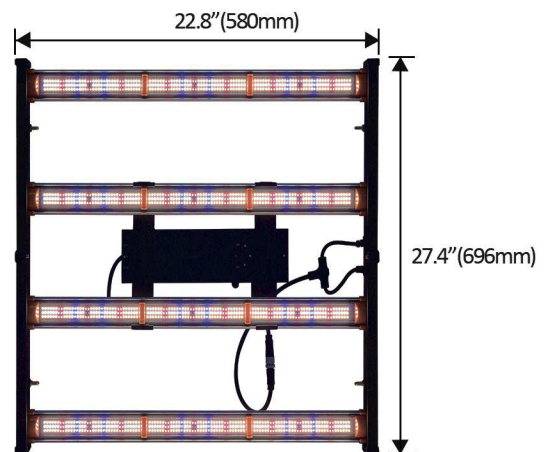

## SPECIFICATIONS

Light Source	LED
Spectrum	FullSpec&VegSpec
Light Output PPF	624 $\mu$ mol/s
Efficacy	2.6 $\mu$ mol/J@240V
AC Input Power	246W@120V,240W@240V
AC Input Voltage	100-277V
Light Distribution	120°
Mounting Height Above Canopy	12"-24" (30-60cm)
Thermal Management	Passive
Max. Ambient Temperature/Humidity	95F(35°C),90% RH
Dimming	0-10V Dimming
Total Harmonic Distortion (THD)	<10% at 100% Output
Lifetime (Driver and LED Q90)	>50000hrs
IP Rating per IEC60598-1	IP65
Certifications	CE RoHS,FCC
Warranty	3years

## ORDERING CODES

FAMILY	MODEL	SPECTRUM	INPUT VOLTAGE	DIMMER MODULE
MARS	Mars600	Full & Veg	100-277Vac	0-10V

AC CABLE LENGTH	AC PLUG TYPE	MOUNTING HARDWARE	PACKAGING
6ft(1.8M)	US	Steel Hanger	Outbox Box/1
	UK	Rope Hanger	
	EU		
	AU		

ALTERNATIVE AC/DC POWER CABLES- (Order separately)	Ordering Code
6 ft (1.8 m) AC Cable	RF-AC-180-US
10ft (3.0 m) AC Cable	RF-AC-300-US
6 ft (1.8m) DC Extension Cable	RF-DC-180-US
10ft (3.0m) DC Extension Cable	RF-DC-300-US

## SPECTRA

Package Dimension:630\*420\*140mm