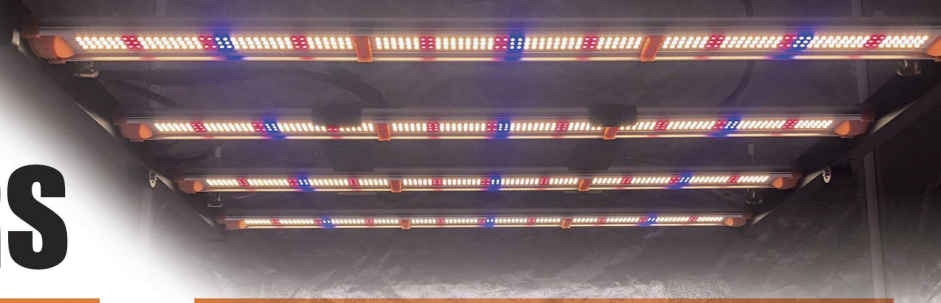

# GOAT LED 240W 4BARS

## SPECIFICATIONS

Light Source	LED
Spectrum	FullSpec&VegSpec
Light Output PPF	624 $\mu$ mol/s
Efficacy	2.6 $\mu$ mol/J@240V
AC Input Power	246W@120V,240W@240V
AC Input Voltage	100-277V
Light Distribution	120°
Mounting Height Above Canopy	12"-24" (30-60cm)
Thermal Management	Passive
Max. Ambient Temperature/Humidity	95F(35°C),90% RH
Dimming	0-10V Dimming
Total Harmonic Distortion (THD)	<10% at 100% Output
Lifetime (Driver and LED Q90)	>50000hrs
IP Rating per IEC60598-1	IP65
Certifications	CE RoHS,FCC
Warranty	3years