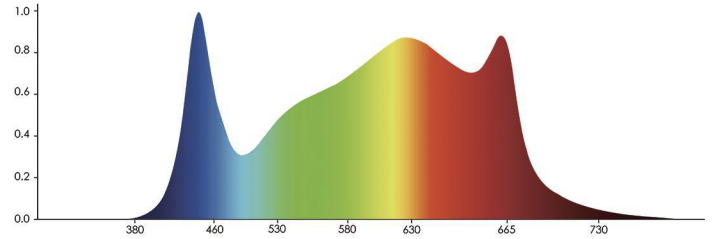

Package Dimension:630*420*140mm

WARNING-POSSIBLE RISK OF INJURY TO EYES AND SKIN

Hazardous optical UV, HEV, and IR radiation may be emitted from the light source. Always wear personal protective equipment ensuring complete shielding of skin and eyes. Avoid prolonged exposure and looking directly at light source.